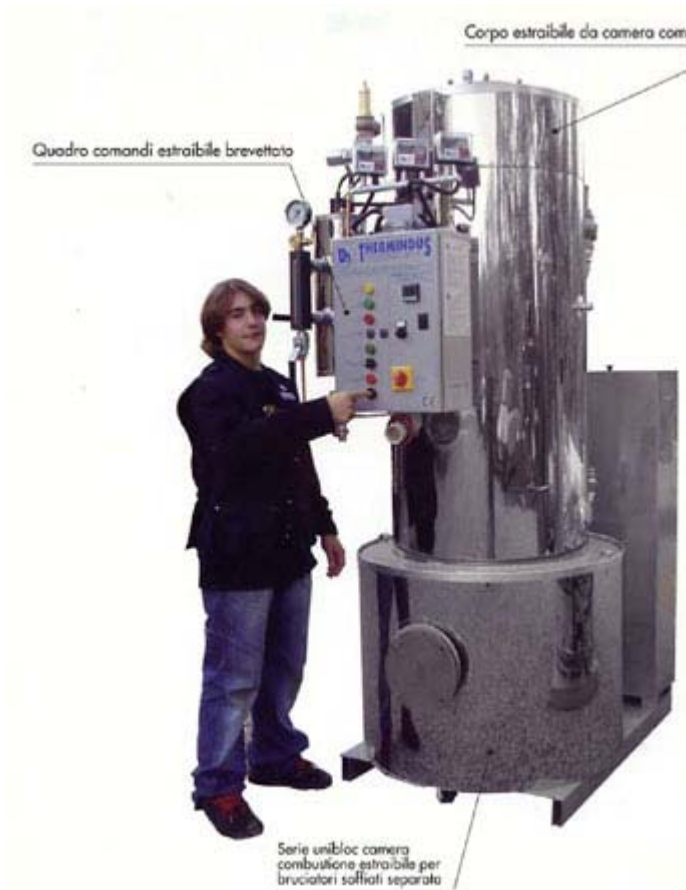

# THERMINDUS

GENERATORI DI VAPORE

**atmospheric gas burner**

**serie refrattario**

## TS series

The generators in this series have a vaporizing body formed of two water pipes set in parallel levels leading into two concentric cylinders in such a way as to offer a greater surface for heat transfer, both for irradiation and convection, ensuring high efficiency and an excellent steam output. The particular devising of the steam chamber and the super heater (for types from 100 to up) allows a supply of superheated steam, at a high temperature. The burner is an atmospheric model of our construction, (for types TS from 125 to 700), with stainless steel burners, functioning in two stages so as to ensure that the super header is always at maximum efficiency.